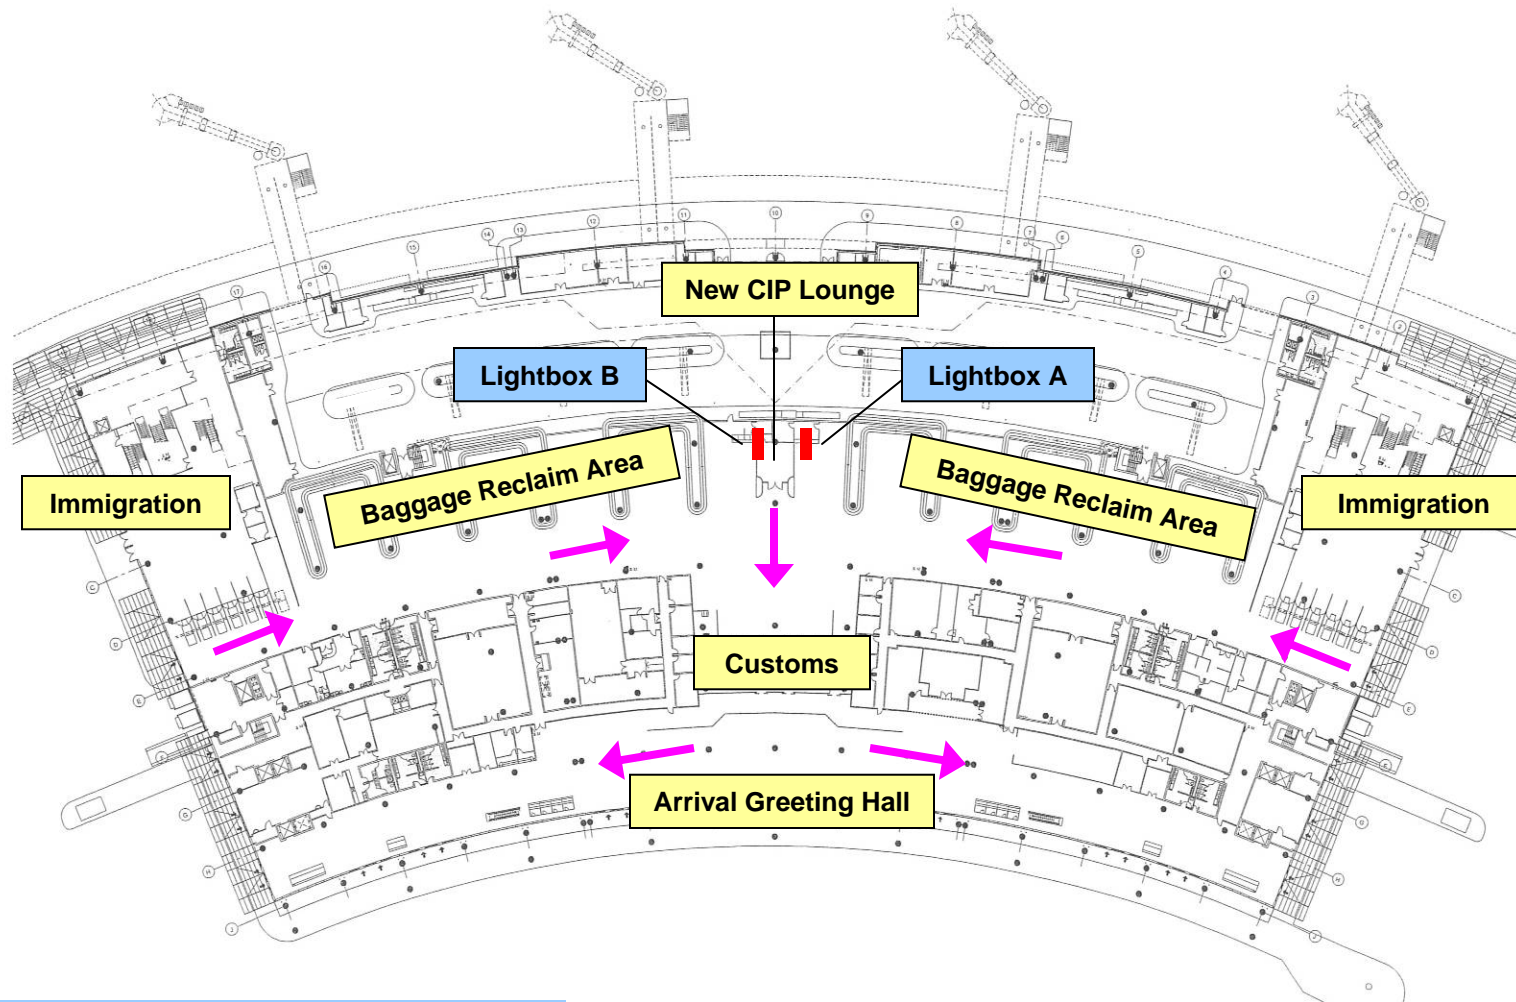

Advertising at Macau International Airport

Arrival CIP Lounge Network

Feb 2010

** Subject to final approval from CAM and ADA Macau*

- ✈ **Situated at the centre of the Baggage Reclaim Hall, the brand new CIP Lounge is specially revamped for dwelling passengers**
- ✈ **The 2 new lightboxes are prominently located at the 2 sides of the CIP Lounge, targeting 100% arrival passengers**
- ✈ **Long dwelling time when passengers are waiting for their luggage**
- ✈ **With their huge size, the lightboxes undoubtedly attract the attention of all arrival passengers**

** Subject to final approval from CAM and ADA Macau*

Lightbox A

Arrival Baggage Reclaim Area

Lightbox B

Arrival Baggage Reclaim Area

*These 2 exiting lightboxes are to be revamped to the new lightboxes

— Arrival CIP Lounge Network
(2x Lightboxes)

→ Passenger flow

Qty	:	2x Lightboxes on Wall (1600mmW x 2110mmH)
Target	:	100% Arriving passengers
Location	:	Arrival Baggage Reclaim Area
Minimum Booking	:	4 consecutive weeks
Booking Commencement	:	Every Saturday